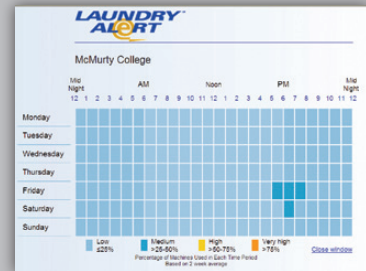

RED FLAG ALERT

This new, time-saving technology will provide notifications to indicate when a washer / dryer shows little or no activity. Red Flag Alert will notify ASI service technicians to check the machine before students are inconvenienced.

TEXT / EMAIL NOTIFICATION

A notification can be sent via text or email when your laundry is finished.

USE A SMART PHONE TO ACCESS THE WEBSITE

A QR code will be placed on signs in the laundry room, which allows a quick, easy way for students to connect to the LaundryAlert™ site.

FIND THE BEST TIME TO DO LAUNDRY

LaundryAlert™ provides a quick look usage chart for students. They can now plan when the laundry room is slow and the best day to do laundry.

WHAT STUDENTS SEE WHILE USING LAUNDRYALERT™